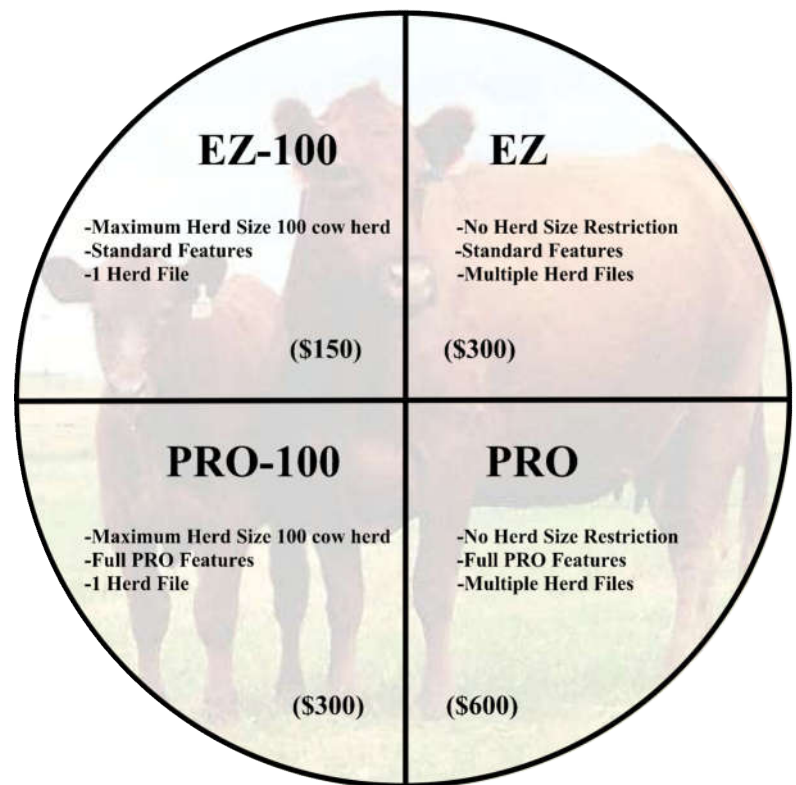

**The most revolutionary next generation of our software...
NxGen is now available!**

For over 25 years Cow Sense continues to supply computerized cow herd record keeping tools to the beef industry. Having launched the first Microsoft Windows compatible cow herd management product on the market, we continue that pioneering leadership today.

Cow Sense NxGen gives **YOU** the tools to turn "Systems Thinking" into practical application!

With Cow Sense NxGen we have consolidated the features available in previous versions. **The Cow Sense NxGen offering consists of just two core products EZ and PRO.** Each version offers features from which you can pick and choose based upon the level of detail you want your herd records to provide.

In addition, herd size and the number of herds you wish to maintain will be a consideration. **EZ-100 and PRO-100 are designed for operations that have 100 head or less of active breeding cows in the herd.**

There is no limit to herd size or number of herd files with either the standard EZ or PRO products. **The illustration to the right shows the basic differences to help you decide which piece of the NxGen pie fits your operation.**