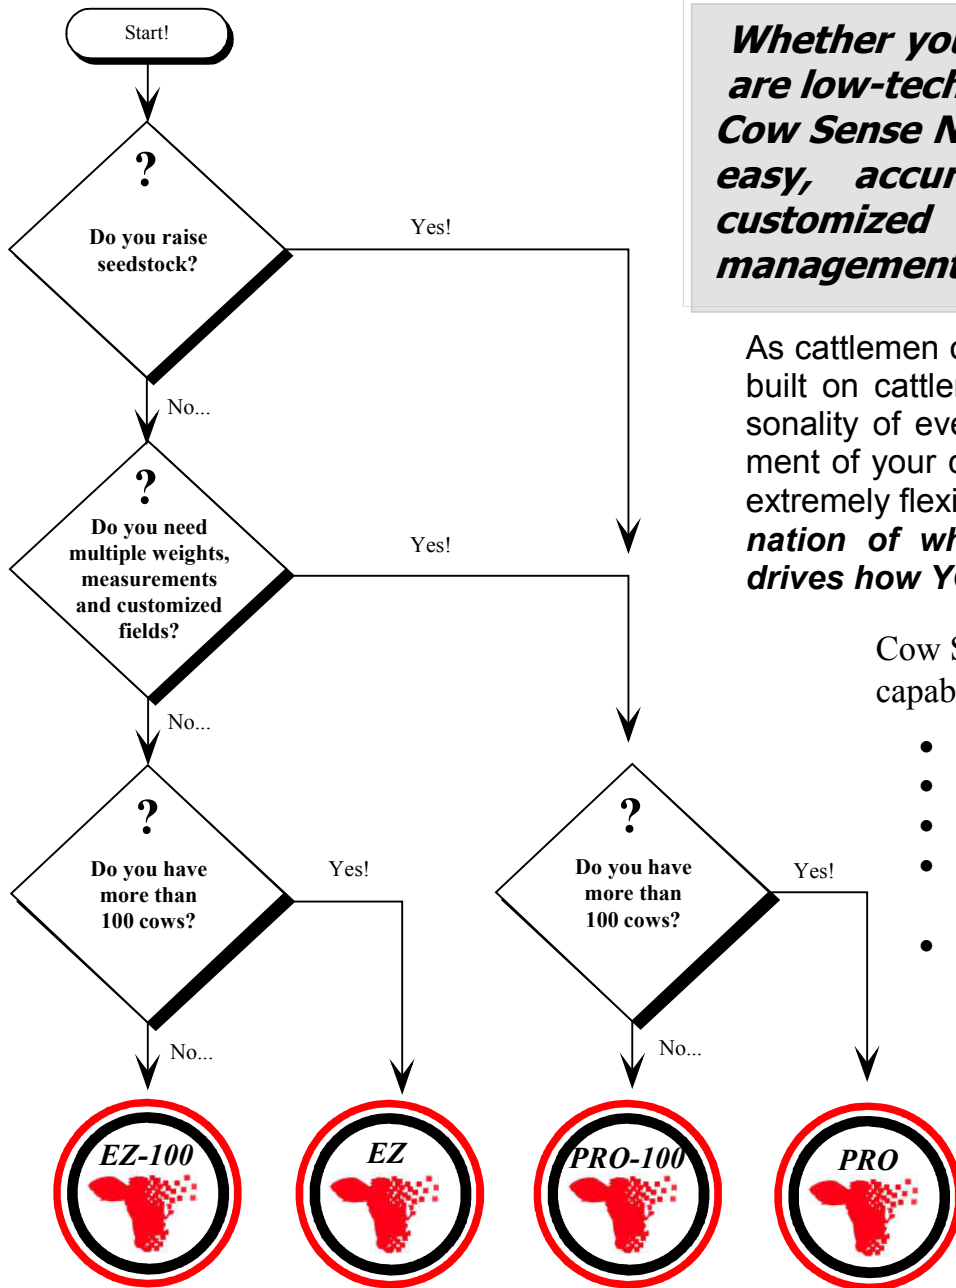

Follow the decision guide below to target what Cow Sense NxGen product is right for you?

**Whether your record keeping needs are low-tech or high-tech...
Cow Sense NxGen is your solution to easy, accurate record keeping...
customized to your operation and management!**

As cattlemen ourselves, Cow Sense NxGen is built on cattlemen logic that follows the seasonality of events in the day-to-day management of your cow herd. Cow Sense NxGen is extremely flexible. **YOUR individual determination of what information is important, drives how YOU choose to use it.**

Cow Sense NxGen provides advanced capabilities for **YOU** to customize:

- What **YOU** want to record
- How **YOU** want to record it
- How **YOU** want to report it, and...
- **YOU** own and control **YOUR** data, on **YOUR** computer!
- **YOU** pay no annual subscription with Cow Sense NxGen.

Make Cow Sense your partner in maximizing profitability.

Try Before You Buy! Ask for a Free Trial Edition of Cow Sense NxGen to discover how it can work in your operation.