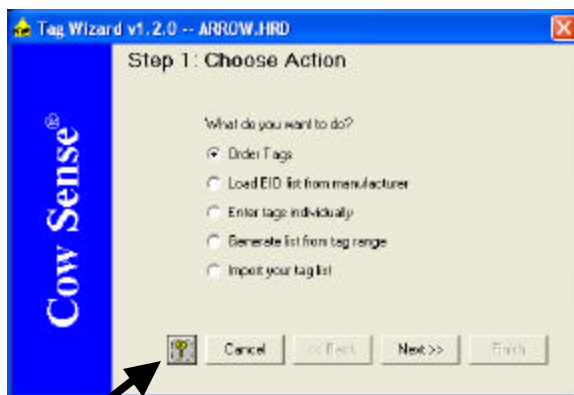

The Tag Wizard also allows you to add or update calves in a Production cycle from an EID list. The EID lists can be obtained from Midwest MicroSystems (if purchased from MMS) or the EID manufacturer. The Tag Wizard can also help with ordering tags.

Where is the Tag Wizard?

The Tag Wizard can be accessed or launched one of two ways. One way is to click on the yellow tag button located under the main menu of Cow Sense Icon Tool Bar. The second way to open the Tag Wizard is to go to Utilities > Tag Wizard.

Tag Wizard User's Guide

The Tag Wizard User's Guide can be opened by clicking on the question mark button on the lower left side of the Tag Wizard window. (See screen capture below) This guide will provide you with detailed steps for the action you wish to take.