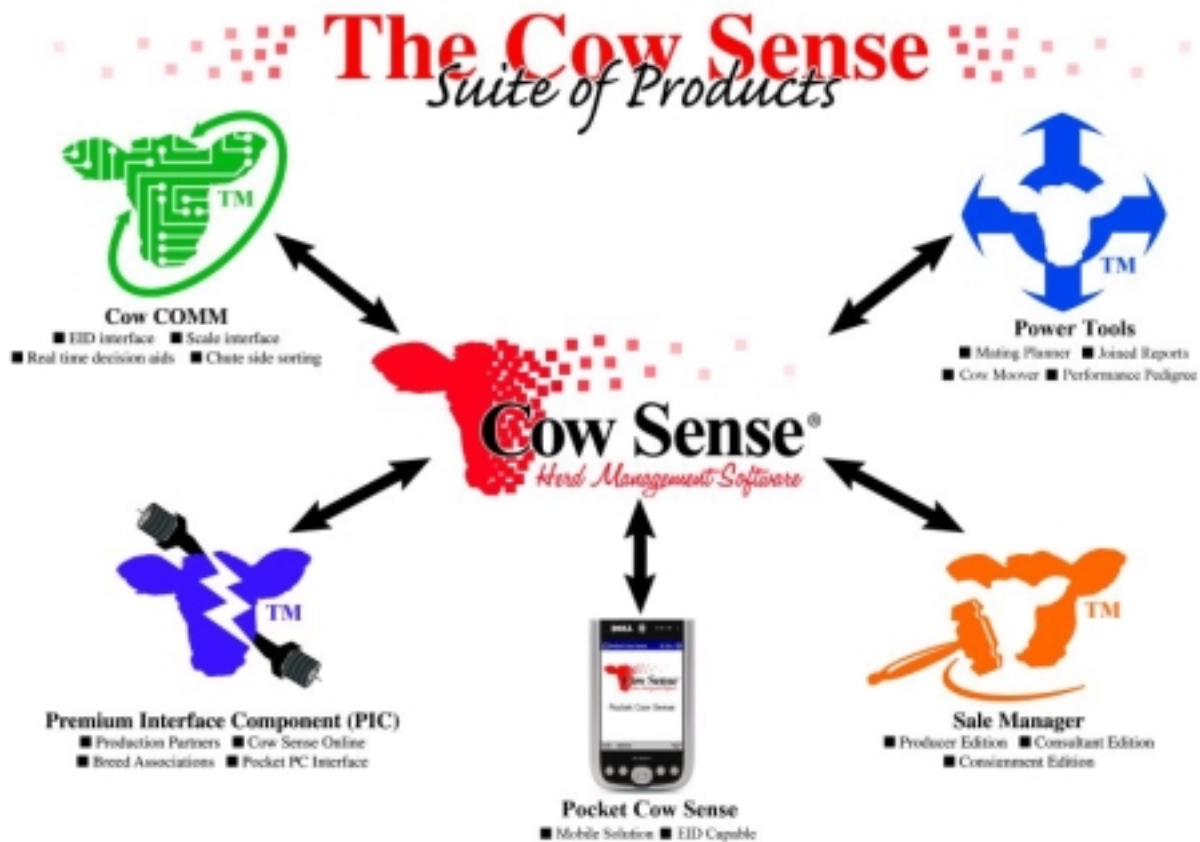

The Product Suite

The Cow Sense® line of products is actually a buffet of herd management tools. Pick and choose from the buffet... for the tools you need today. No need to pay for unneeded features. However you can feel confident that as your needs grow, you can return and purchase any additional products as necessary.

As some customers require many of the products from the get go, we have bundled the most popular products together in a Cow Sense Suite package. If you have need for many of these products, significant cost savings is offered through this pricing!

The Suite Deal includes:

- **Cow Sense Purebred**
- **Cow Sense Cow COMM**
- **Second Site Licenses for all products**
- **VBS Direct Technical Support Plan**
- **Cow Sense Sale Manager**
- **Cow Sense Premium Interface Component (PIC)**
- **User's Guides for: Cow Sense, Sale Manager, Cow COMM and PIC**