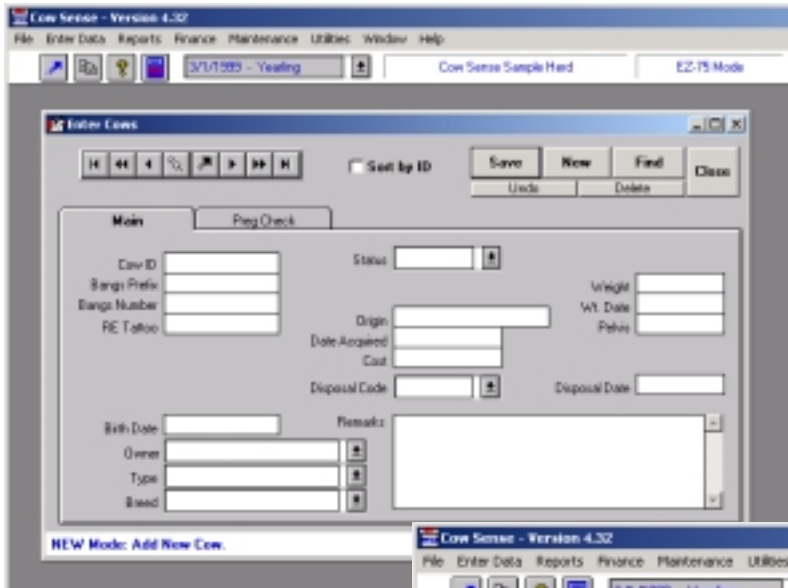

Simply enter Cow ID, Birth Date (estimated or actual), and Status (Active, Going or Gone).

Cow Sense remembers this information and automatically enters it for the next record, for you to accept or edit. These are the only required fields. All other fields are optional.

EZ to enter historical data...

Do you have stacks of old calving books? You can enter past information at any time. Capture all of that valuable information in one place, and put it to use.

EZ makes economic sense too!

Retail Price is only $175.00. Spread out over the average life span of 7yrs, that's less than **30¢/cow/year**. Ask about our Instant Rebate Incentive, which makes it even more cost effective!

Cow ID	Age	Avg Interval	Avg Adj BW	Avg Adj WW	Avg Adj YW	MPPK	No. Calvings	Mashed?
1180	9	360	94	524	777	96	5	Yes
1534	13	324	94	646	1,115	100	3	Yes
1505	13	364	95	546	1,042	101	5	Yes
1536	13	379	94	412	770	99	5	Yes
1569	13	363	94	527	1,067	97	5	Yes
1982	12	365	95	535	863	96	5	Yes
2079	12	367	97	506	99	99	5	Yes
2125	11	362	93	525	945	104	5	Yes
3222	8	360	87	536	862	96	4	Yes
3228	9	375	85	603	1,062	100	5	Yes
3375	8	362	90	535	942	100	4	Yes
3414	6	365	89	723	99	99	1	Yes
3443	6	368	89	508	786	95	4	Yes
3453	6	366	90	536	982	96	4	Yes
3507	5	360	94	543	949	94	4	Yes
3508	6	370	87	589	1,062	100	3	Yes
3513	5	348	96	579	1,122	100	2	Yes
3513	5	363	93	520	96	96	4	Yes

With EZ – You can do it! Intimidated by computers? **Hesitate no longer!** Cow Sense is **Cowboy Compatible** and EZ makes it fun. Drop down buttons allow you to select information to be entered from a list, which relieves the monotony of data entry.

Cow Sense really does offer modes to fit every operation! No matter what your herd size or requirements you can utilize the powerful features of Cow Sense Herd Management Software.
Contact us today at:
www.cowsense.com
E-mail: info@midwestmicro.com