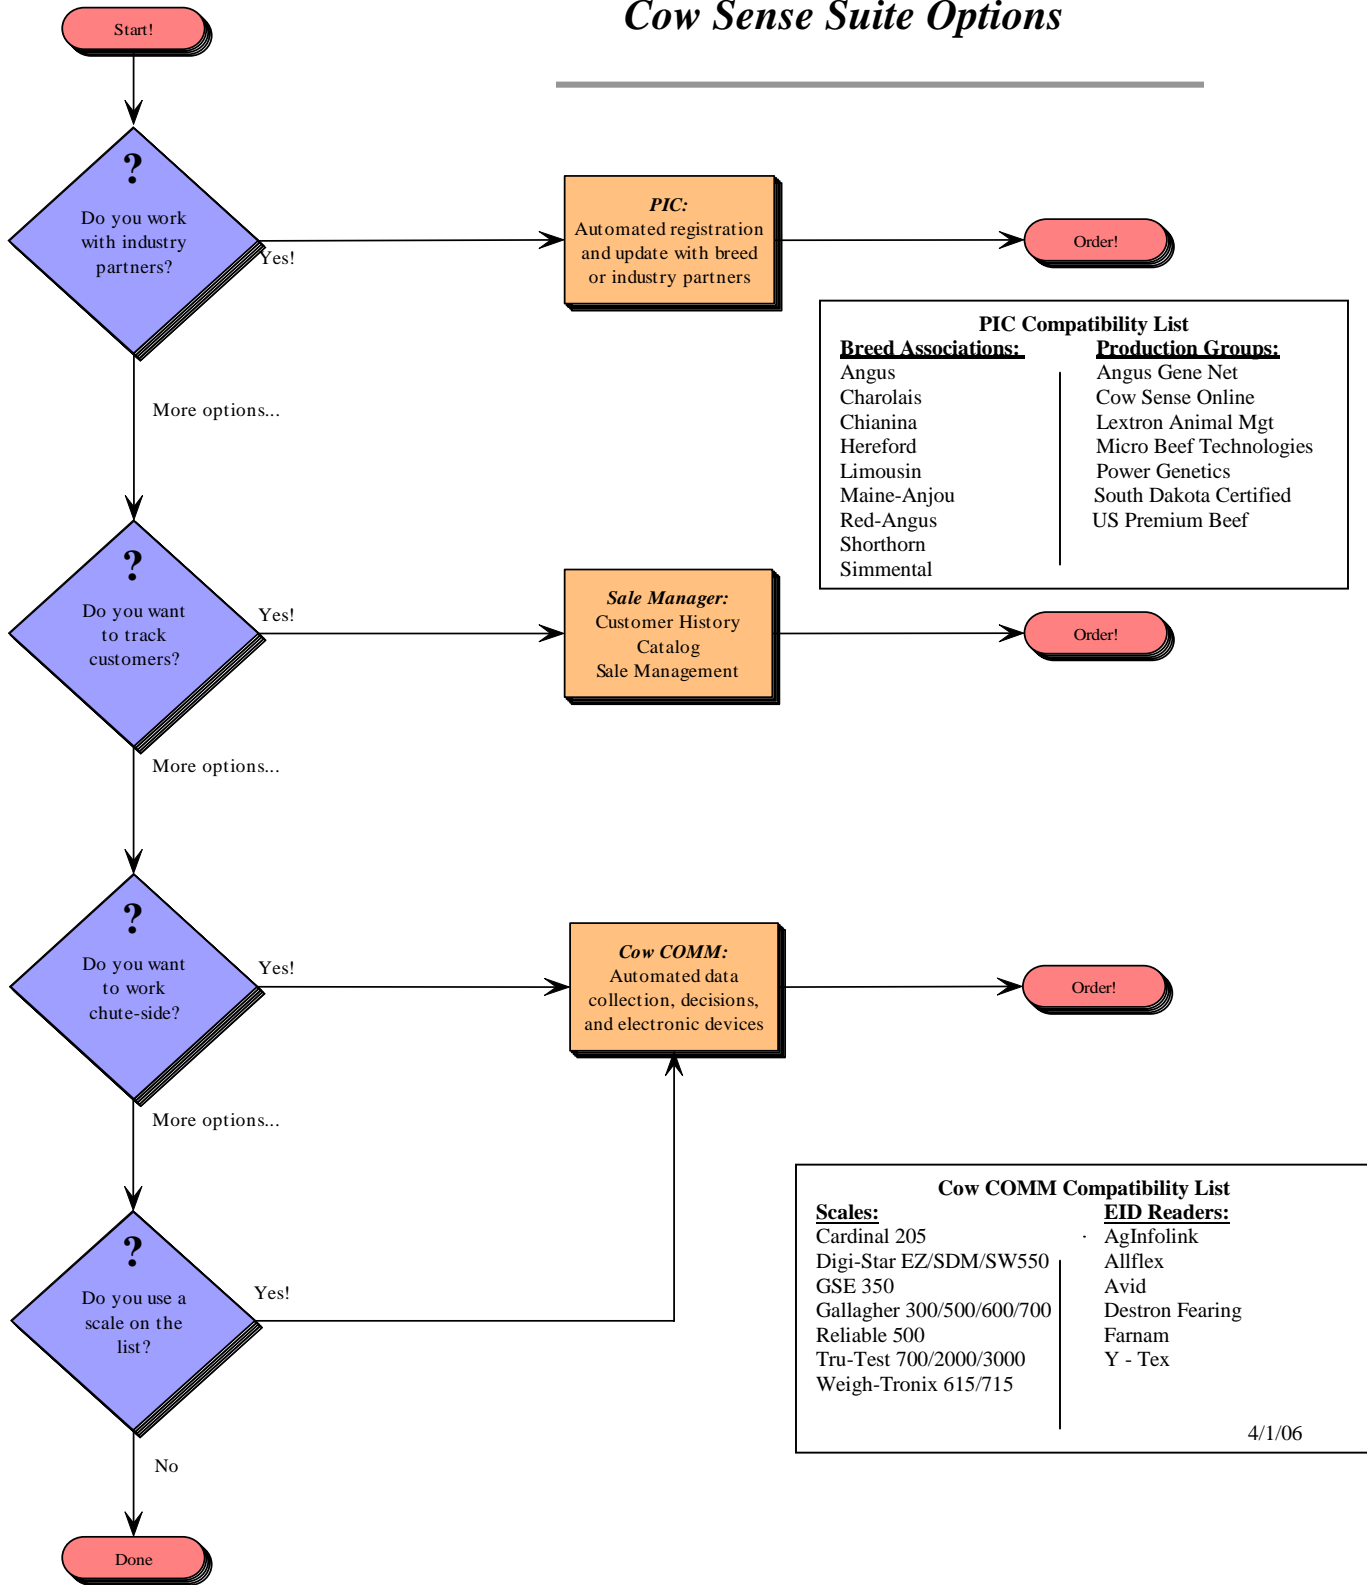

What Cow Sense Products are Right for You?

*Follow the decision chart from
the Start to determine what
Cow Sense products fit
your operation!*

Cow Sense Suite Options

www.midwestmicro.com
 E-mail: info@midwestmicro.com

Midwest MicroSystems LLC
 3100 O Street, Suite # 7
 Lincoln, NE 68510
 (800) 584-0040

Midwest MicroSystems is dedicated to improve the economic position and success of our customers by providing the most current, highest quality, integrated information management systems for the beef industry...