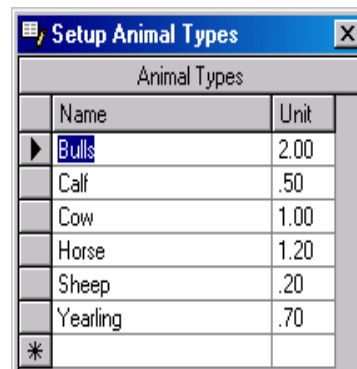

Set up the animal types to be run on the property and customize unit values to each animal type for Animal Unit Months (AUM).

Animal Types	
Name	Unit
Bulls	2.00
Calf	.50
Cow	1.00
Horse	1.20
Sheep	.20
Yearling	.70
*	

Add, move, and remove animals from pastures. Pasture Sense calculates length of stay and utilization in AUMs.