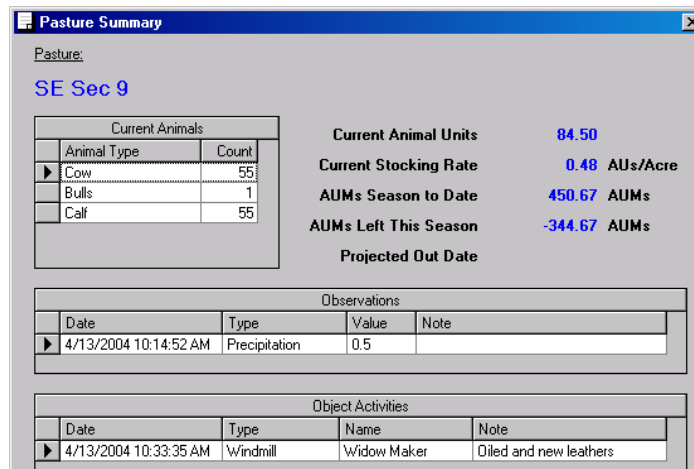

Current Animals	
Animal Type	Count
Cow	55
Bulls	1
Calf	55

Current Animal Units **84.50**
Current Stocking Rate **0.48 AUs/Acre**
AUMs Season to Date **450.67 AUMs**
AUMs Left This Season **-344.67 AUMs**
Projected Out Date

Observations			
Date	Type	Value	Note
4/13/2004 10:14:52 AM	Precipitation	0.5	

Object Activities			
Date	Type	Name	Note
4/13/2004 10:33:35 AM	Windmill	Widow Maker	Oiled and new leathers

And there's more... Help Movies, demonstrate through short video presentations how to set up and record information in Pasture Sense. Click the Pasture Sense logo to the right and follow the link to these Video Tutorials to review the applicable movie about Pasture Sense operation. We believe this help format is more useful, and that it will get used more!